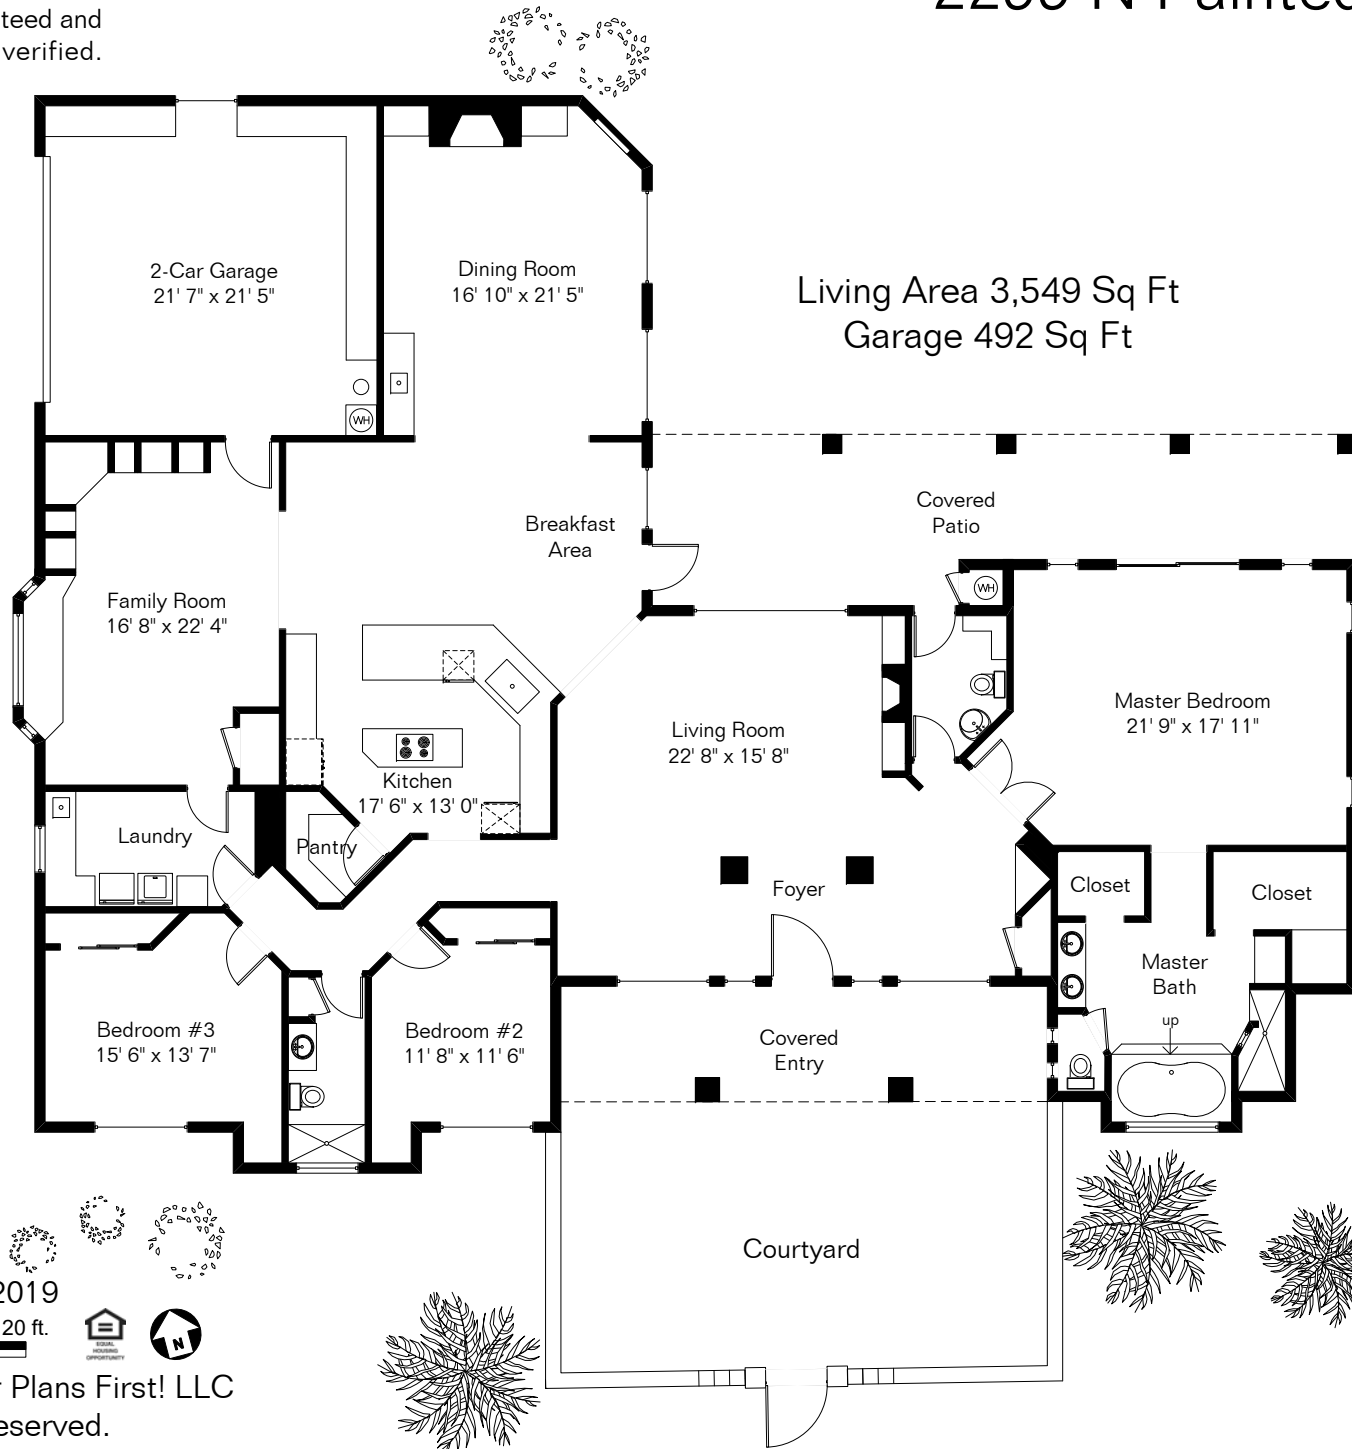

The square footages and room size information are deemed to be reliable but are not guaranteed and should be independently verified.

2299 N Painted Hills Rd

Site Visit November 2019

0 ft. 6 ft. 10 ft. 20 ft.

Copyright 2019 Floor Plans First! LLC
All Rights Reserved.

www.FloorPlansFirst.com

Toll Free (877) 887-1500
Voice (520) 881-1500

Floor Plans First!
See the Floor Plan First!